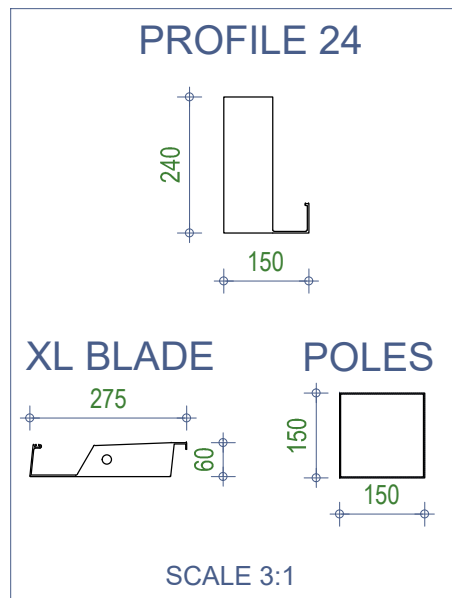

SL 240/60 - A4

More light, more life. Soltec d.o.o., Obrtna ulica 9, SI8257 Dobova		Format A3	General tolerances ISO 2768-m EN 1090-2	Scale: 1:40 Material: Surface:	Mass: _____ Qua.: PCS Pos.: NUM
F / / / E / / / D / / / C / / / B / / / A / / / N Revision Date Name	Made by / / / Model / / / Drawing 30/04/2020 U. Trčko Approved 11/05/2020 N.Kristanic	Title: <h2>SL 240/60 - A4</h2>		Project:	Page: 1 / 1