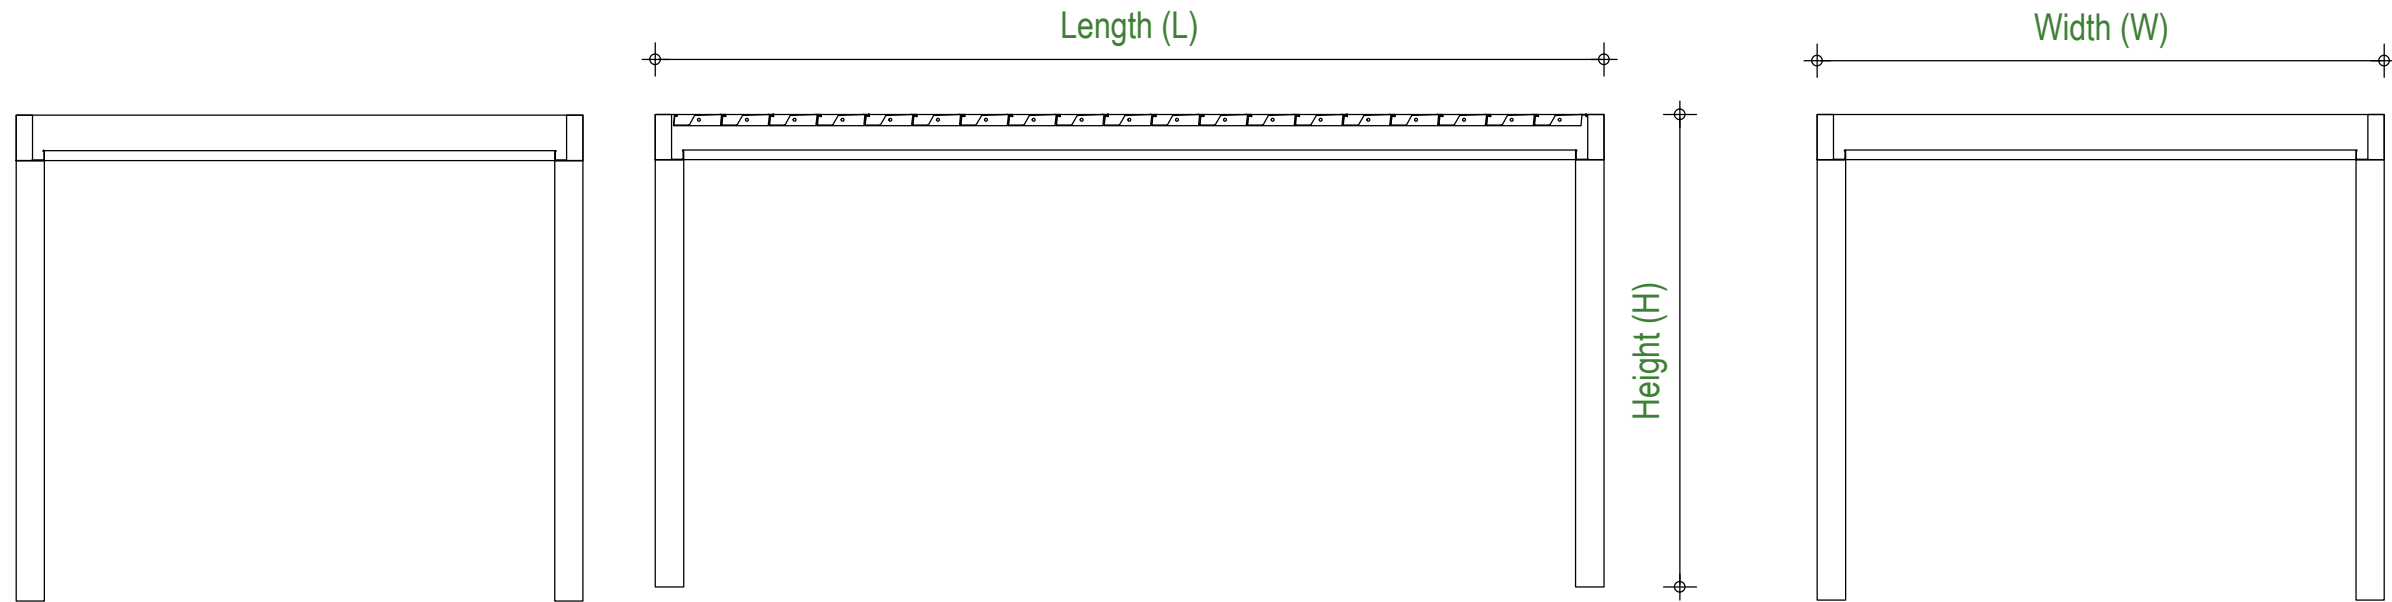

SL 240/60 - A4

More light, more life. Soltec d.o.o., Obrtna ulica 9, SI8257 Dobova		Format A3	General tolerances ISO 2768-m EN 1090-2	Scale: 1:40 Material: Surface:	Mass: _____ Qua.: PCS Pos.: NUM
F / / / E / / / D / / / C / / / B / / / A / / / N Revision Date Name	Made by / / / Model / / / Drawing 30/04/2020 U. Trčko Approved 11/05/2020 N.Kristanic	Title: <h2>SL 240/60 - A4</h2>		Project:	Page: 1 / 1